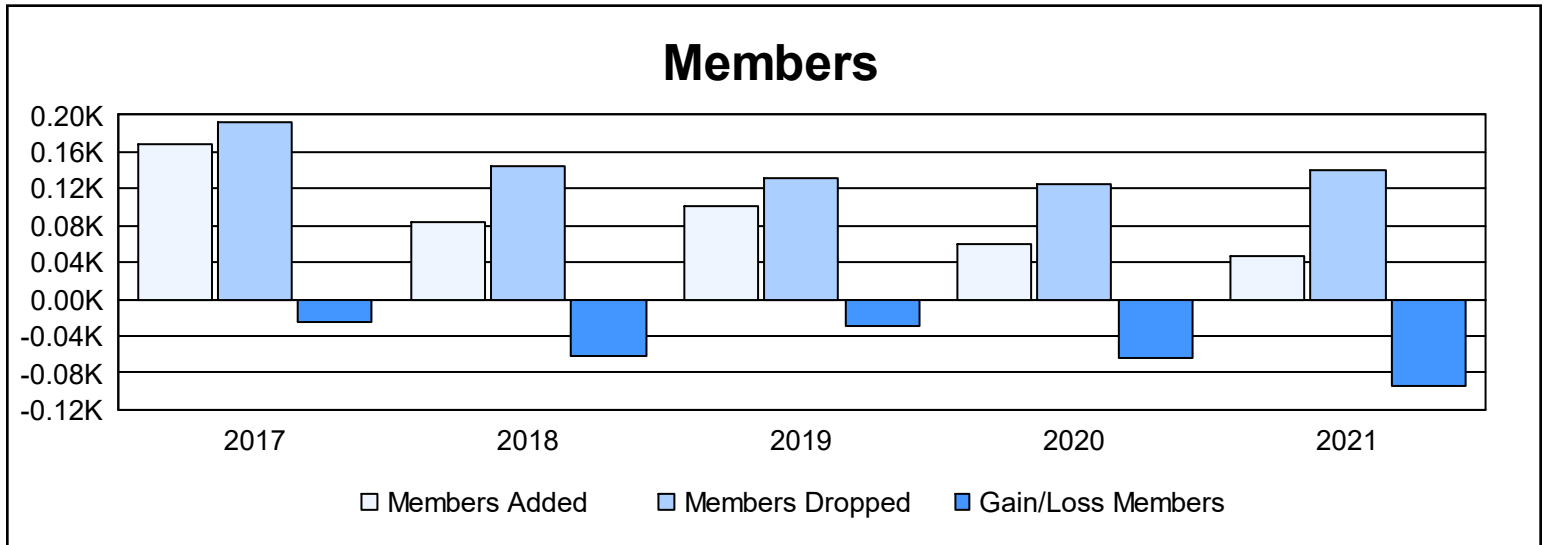

Year	New Clubs	Dropped Clubs	Gain/ Loss Clubs	New Members	Charter Members	Reinstate Members	Transfer Members	Total Member Added	Total Members Dropped	Gain/ Loss Members
2016-2017	1	1	0	136	27	3	2	168	192	-24
2017-2018	0	1	-1	80	0	0	3	83	145	-62
2018-2019	0	1	-1	96	0	2	3	101	131	-30
2019-2020	0	1	-1	53	0	5	1	59	124	-65
2020-2021	0	4	-4	36	3	4	3	46	141	-95
<b>Average</b>	<b>0</b>	<b>2</b>	<b>-1</b>	<b>80</b>	<b>6</b>	<b>3</b>	<b>2</b>	<b>91</b>	<b>147</b>	<b>-55</b>

### Membership Composition June 2021 Cumulative