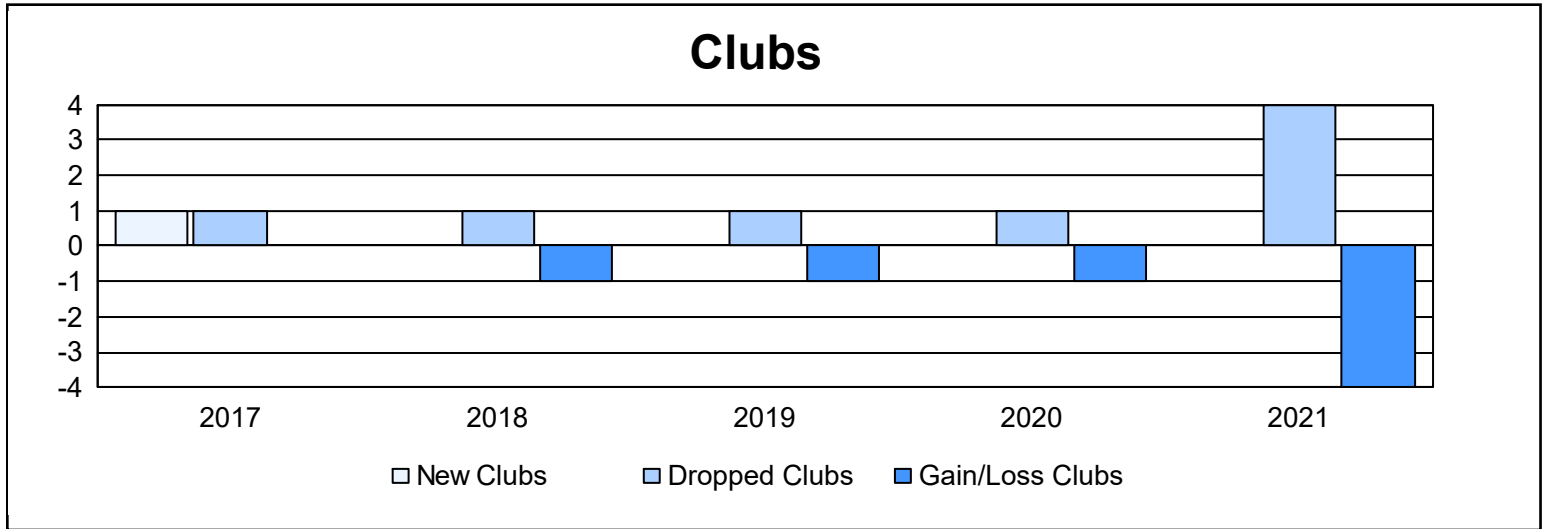

Year	New Clubs	Dropped Clubs	Gain/ Loss Clubs	New Members	Charter Members	Reinstate Members	Transfer Members	Total Member Added	Total Members Dropped	Gain/ Loss Members
2016-2017	1	1	0	136	27	3	2	168	192	-24
2017-2018	0	1	-1	80	0	0	3	83	145	-62
2018-2019	0	1	-1	96	0	2	3	101	131	-30
2019-2020	0	1	-1	53	0	5	1	59	124	-65
2020-2021	0	4	-4	36	3	4	3	46	141	-95
<b>Average</b>	<b>0</b>	<b>2</b>	<b>-1</b>	<b>80</b>	<b>6</b>	<b>3</b>	<b>2</b>	<b>91</b>	<b>147</b>	<b>-55</b>

### Membership Composition June 2021 Cumulative