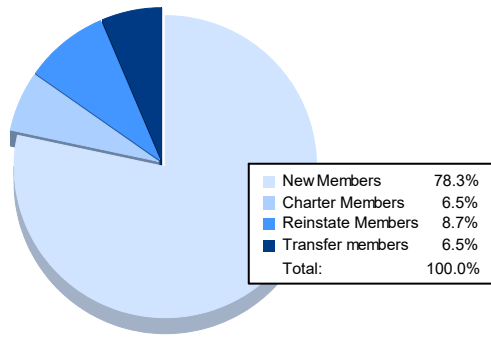

Year	New Clubs	Dropped Clubs	Gain/ Loss Clubs	New Members	Charter Members	Reinstate Members	Transfer Members	Total Member Added	Total Members Dropped	Gain/ Loss Members
2016-2017	1	1	0	136	27	3	2	168	192	-24
2017-2018	0	1	-1	80	0	0	3	83	145	-62
2018-2019	0	1	-1	96	0	2	3	101	131	-30
2019-2020	0	1	-1	53	0	5	1	59	124	-65
2020-2021	0	4	-4	36	3	4	3	46	141	-95
<b>Average</b>	<b>0</b>	<b>2</b>	<b>-1</b>	<b>80</b>	<b>6</b>	<b>3</b>	<b>2</b>	<b>91</b>	<b>147</b>	<b>-55</b>

### Membership Composition June 2021 Cumulative